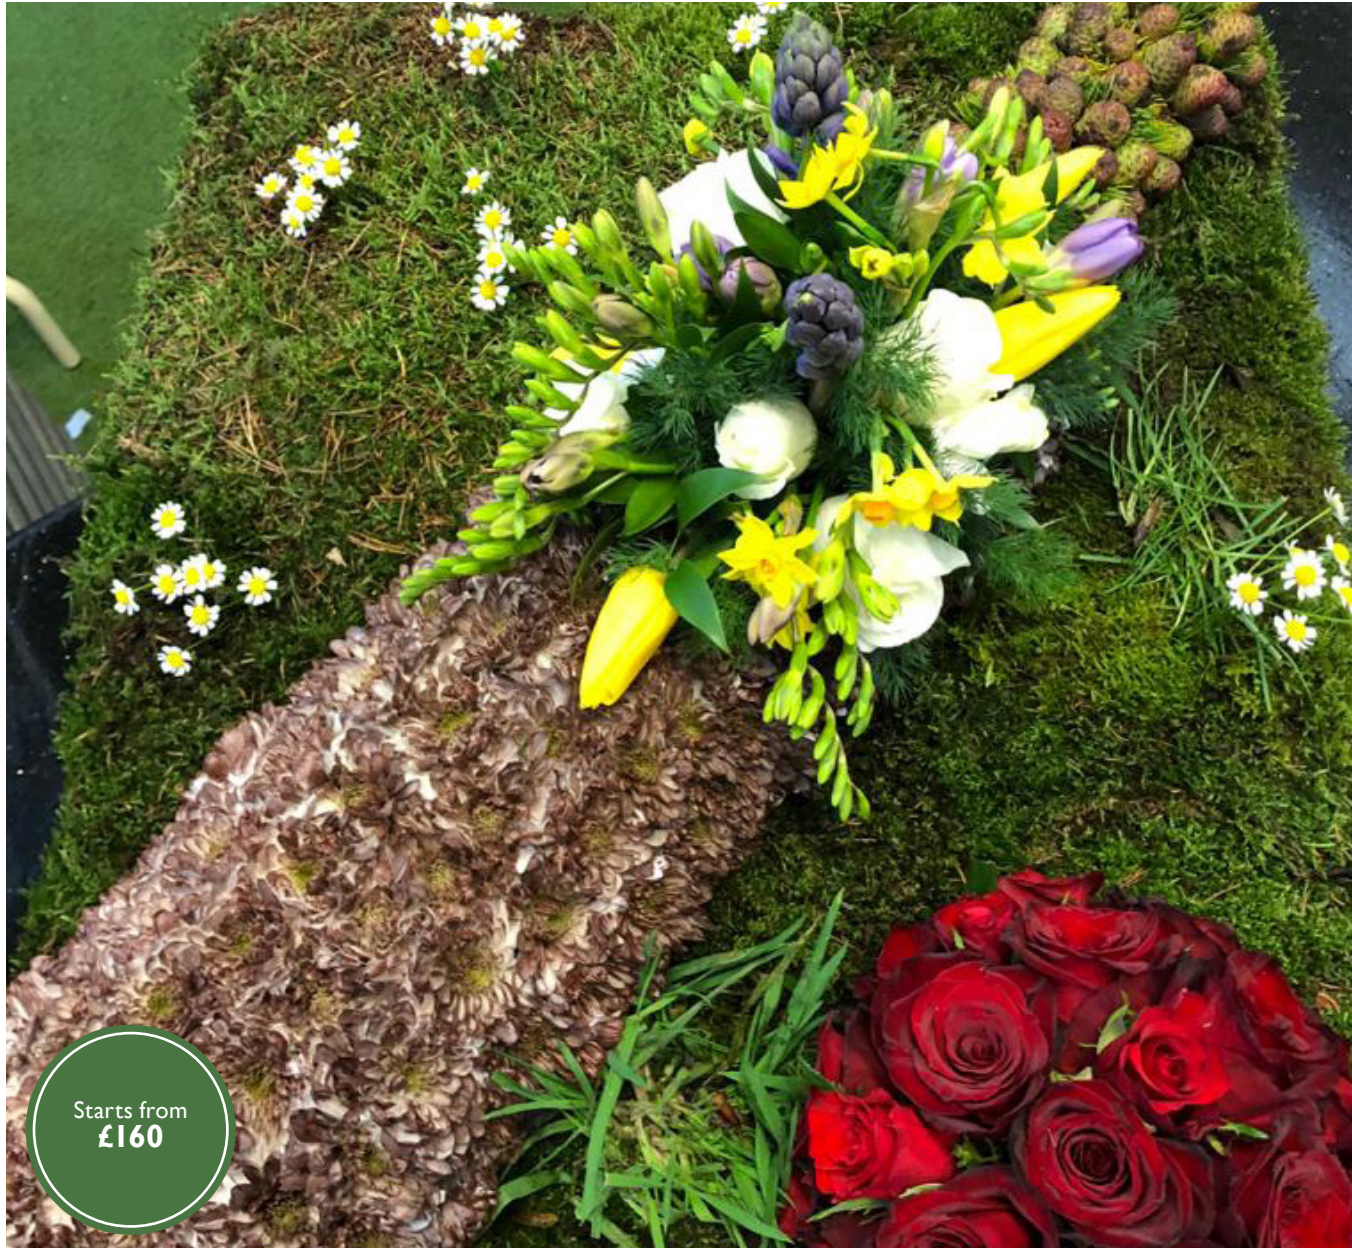

DT_15

Bespoke designs

We always strive to meet any request. We are happy to work with you to create a bespoke design perfectly fitting to any individual.