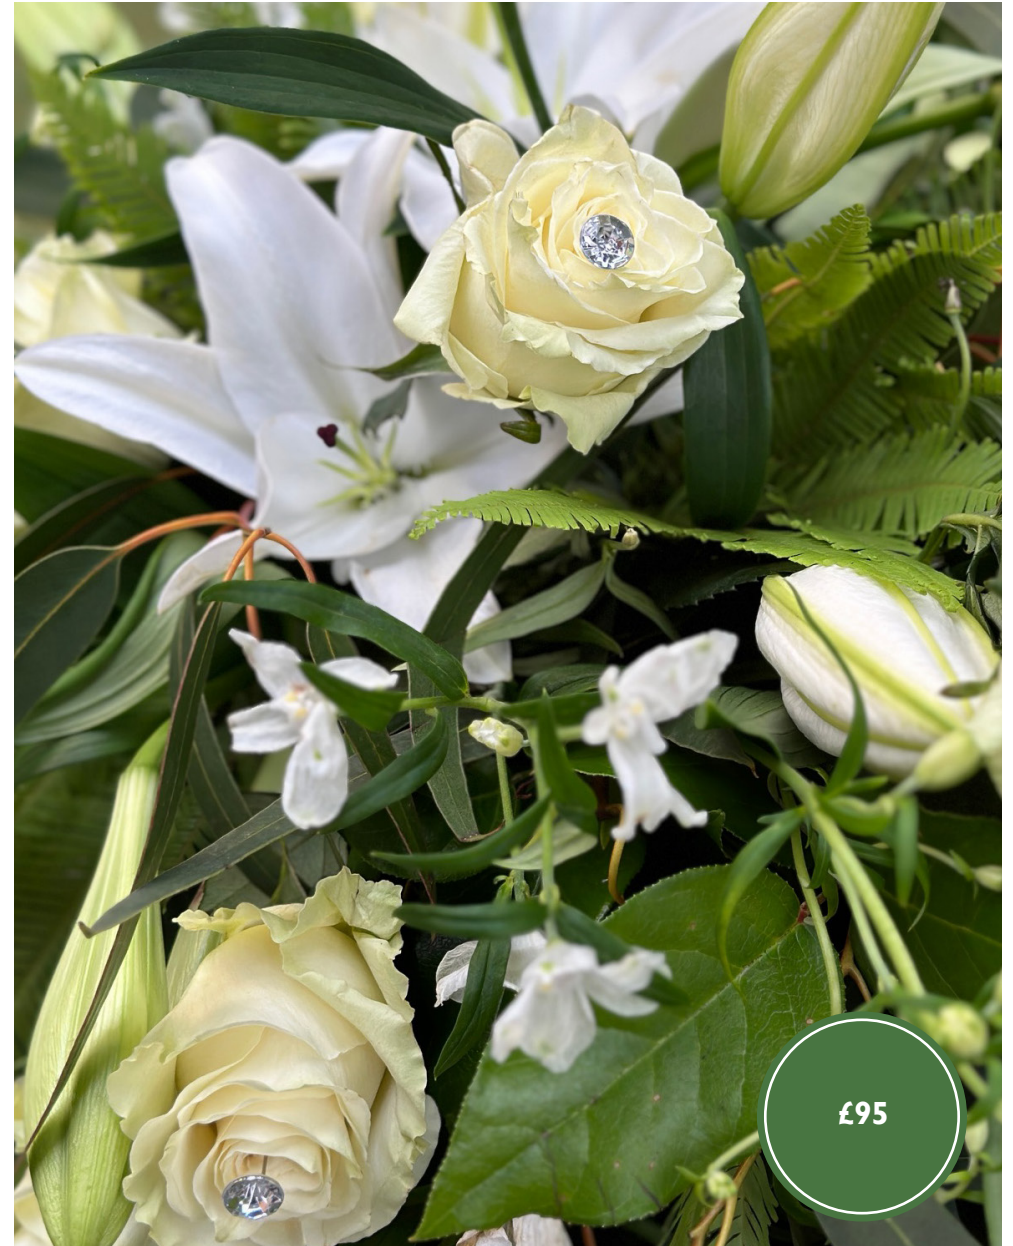

Twilight single ended spray

Rose and Lily single ended spray with diamonds.

SES_10