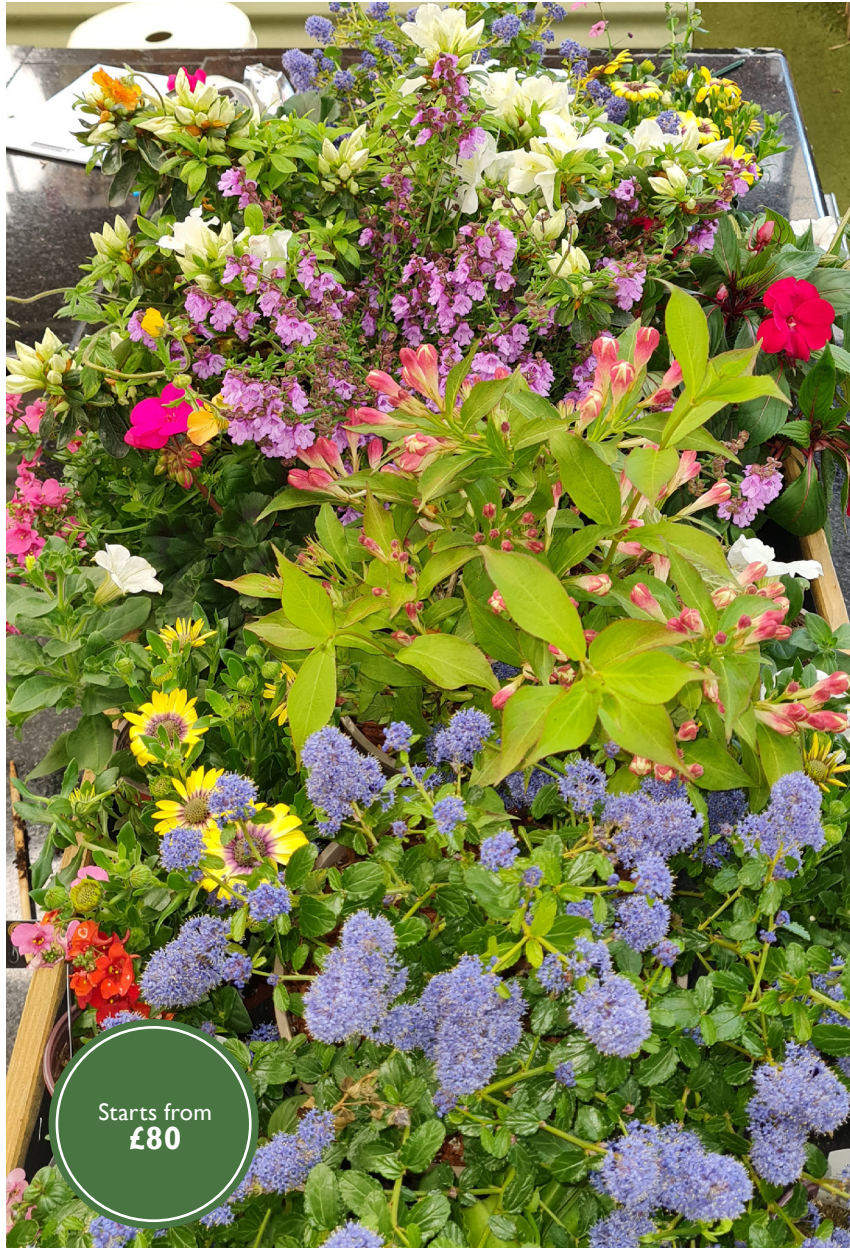

CS_27

Eco casket spray

Introducing a unique wooden box designed to be planted and placed on a casket. Available for rent at £40, this shallow wooden box provides a beautiful and meaningful addition to any funeral arrangement. To complete the look, we also use fresh blanked moss to hide the pots.