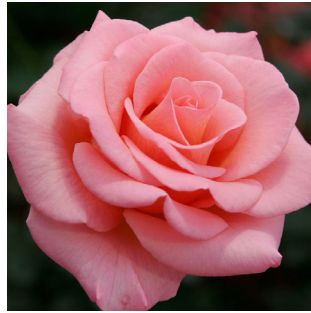

Single ended spray

Soft summery mix, available in a colour scheme of your choice

Other colour suggestions - roses

SES_02